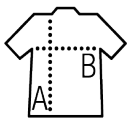

page 43

Quality

SHEER JERSEY 115
100% combed Ringspun cotton
Jersey neckline

Style

Low neckline
Reinforcing tape on neck
Kimono sleeves

Available sizes

Sizes	S	M	L	XL	XXL
A/B	71/53	73/56	75/59	77/62	79/67

Available colours

Jade green

White

Tango red

Deep black

Packaging

Carton size : 53 x 38 x 14 cm

Weight per carton : 0.00 kg

Related products