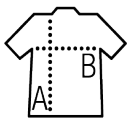

page 108

Quality

BRUSHED FLEECE 260
50% Ringspun cotton - 50% polyester
Ribbed bottom and cuffs

Style

Set-in sleeves
2 kangaroo pockets
Hood with tone-on-tone drawcord
Straight cut
Cut and sewn

Available sizes

Sizes	XS	S	M	L	XL	XXL	3XL
A/B	69/48	70/51	71/54	72/57	73/60	74/63	75/66

Available colours

Charcoal
melange

White

Red

Royal
blue

Kelly
green

Black